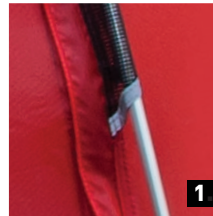

Frame: aluminium 7001 T6 ø 9,5 mm

Pins: aluminium 7001 T6

Seams: all taped

Tent capacity: 1-2

Weight: min. weight 1.65 kg;
max. weight 2.0 kg

Min. weight = the tent with frame poles
Max. weight = the tent with accessories, e.g. pins,
repair kit, guy lines, bag, manual, guarantee.

Dimensions: 216 x 165 x 110 cm (external)
55 - 104 x 210 cm (sleeping area)

WYMIARY NAMIOTU:

MAYO **RED LINE**

USER MANUAL

SETTING UP THE TENT

- Spread out the tent on the ground, not necessarily in the place where you want to set it. Do not fix it with pins to the ground! Fasten the zippers.
- Insert assembled frame pole into the sleeves of the flysheet (Fig. 1).
- Bend the upper pole to mount its other end in openings of the tape in the corners of the floor and flysheet (Fig. 2.). Similarly fix the other end of the frame pole.

Note: 3 openings in tapes are provided for adjusting the tension of the tent.

- Tent prepared as described above should be set at the desired location. Stretch the floor and attach it with the pins in the corners, then stabilize the tent using guy lines.