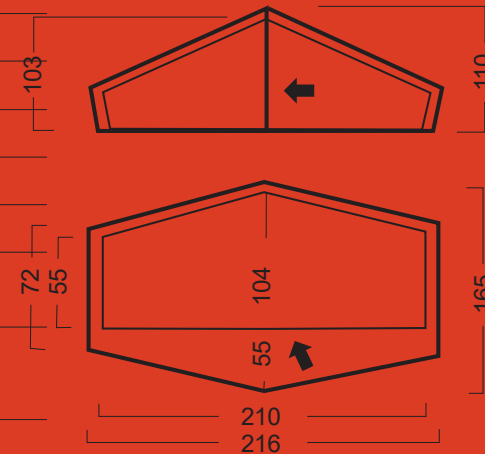

MAYO **RED LINE**

USER MANUAL

COLOUR: ■

TECHNICAL SPECIFICATIONS:

Flysheet: Rip-Stop polyamide 40D 240T (3000 mm H₂O) silicone finish

Sleeping area: polyamide

Floor: Rip-Stop polyamide 50D 240T, silicone finish

Frame: aluminium 7001 T6 ø 9,5 mm

Pins: aluminium 7001 T6

Seams: all taped

Tent capacity: 1-2

Weight: min. weight 1.65 kg;
max. weight 2.0 kg

Min. weight = the tent with frame poles
Max. weight = the tent with accessories, e.g. pins,
repair kit, guy lines, bag, manual, guarantee.

Dimensions: 216 x 165 x 110 cm (external)
55 - 104 x 210 cm (sleeping area)

WYMIARY NAMIOTU:

MAYO **RED LINE**

USER MANUAL

SETTING UP THE TENT

- Spread out the tent on the ground, not necessarily in the place where you want to set it. Do not fix it with pins to the ground! Fasten the zippers.
- Insert assembled frame pole into the sleeves of the flysheet (Fig. 1).
- Bend the upper pole to mount its other end in openings of the tape in the corners of the floor and flysheet (Fig. 2.). Similarly fix the other end of the frame pole.